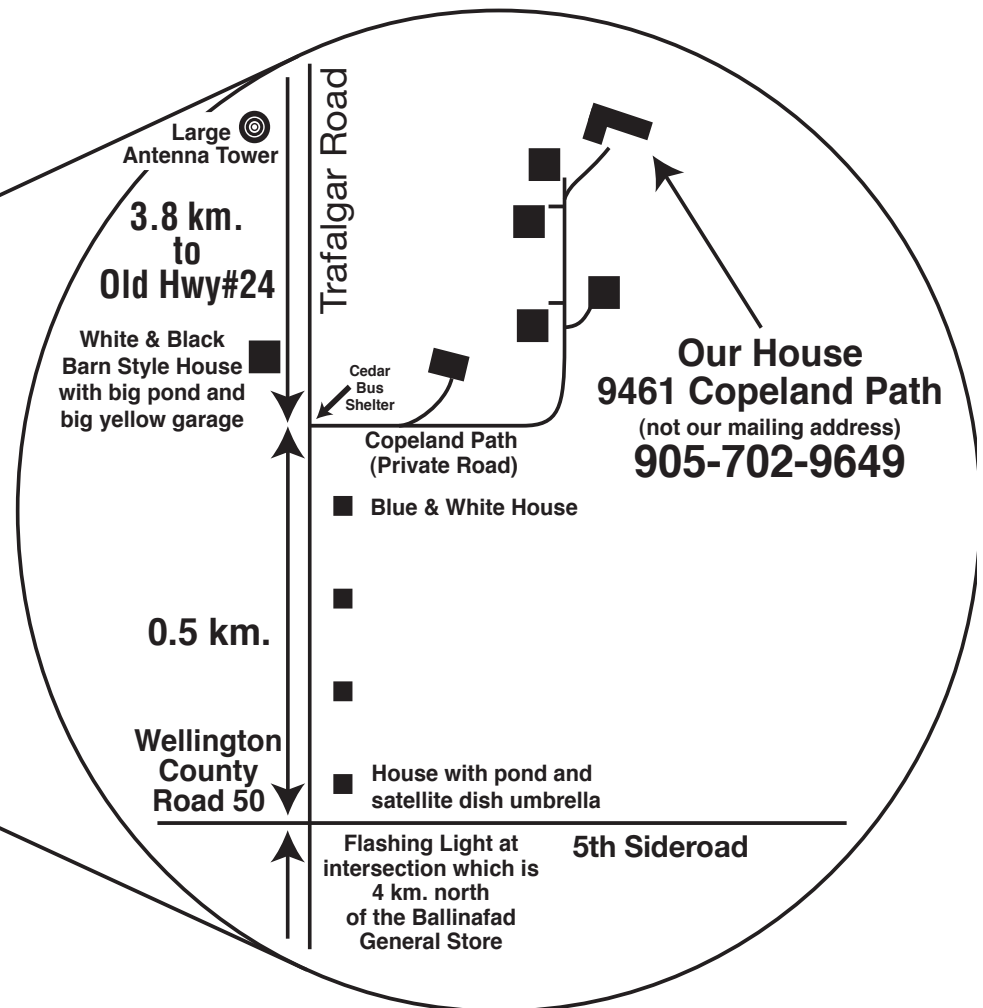

Map to Kathy & David Browne's
9461 Copeland Path, Erin Township
 (Note: This is not our mailing address)
905-702-9649

Hint: Don't look at sideroad names until you reach Ballinafad. From Ballinafad, drive North for 4.0 kms. to the Flashing Intersection Light at Sideroad 5. Continue going North for 1/2 km. and turn right onto Copeland Path. A Landmark to watch for is the Cedar Bus Shelter at our Road.