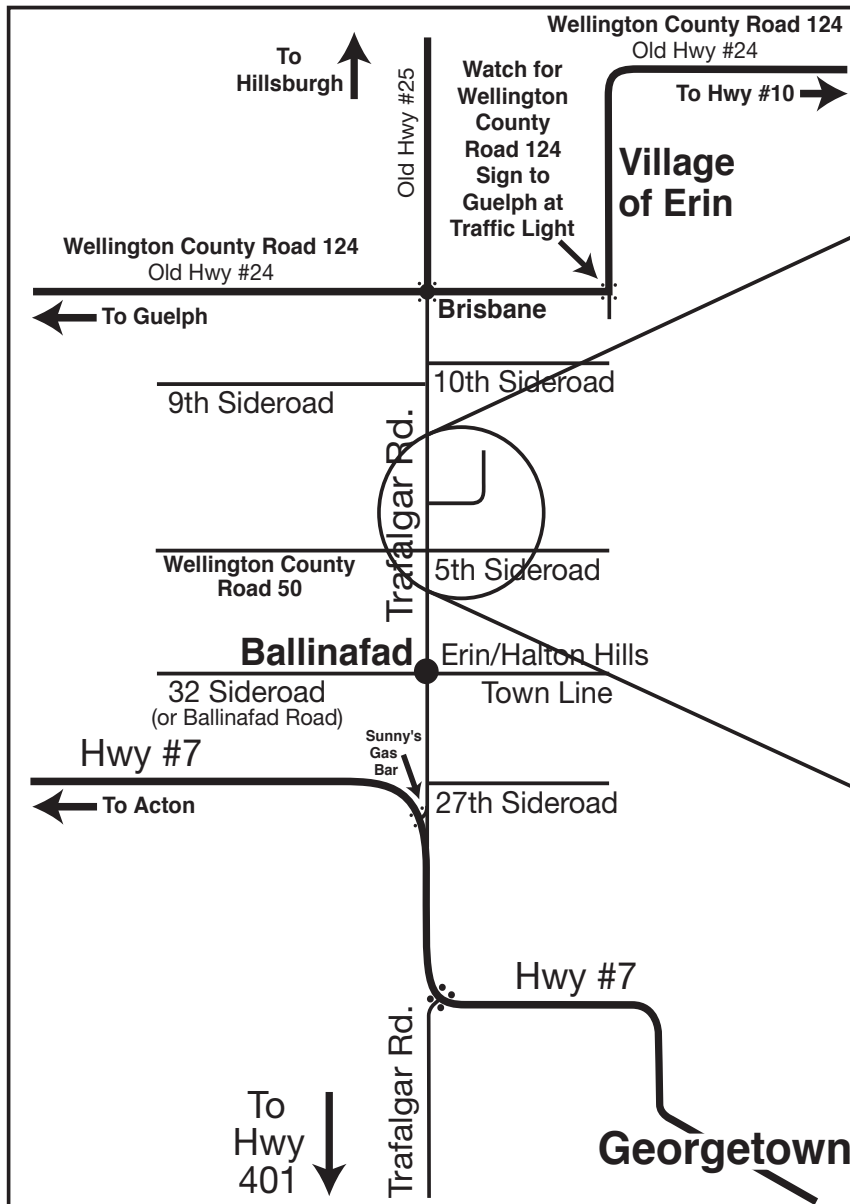

Map to Kathy & David Browne's
9461 Copeland Path, Erin Township
 (Note: This is not our mailing address)
905-702-9649

Hint: Don't look at sideroad names until you reach Ballinafad. From Ballinafad, drive North for 4.0 kms. to the Flashing Intersection Light at Sideroad 5. Continue going North for 1/2 km. and turn right onto Copeland Path. A Landmark to watch for is the Cedar Bus Shelter at our Road.